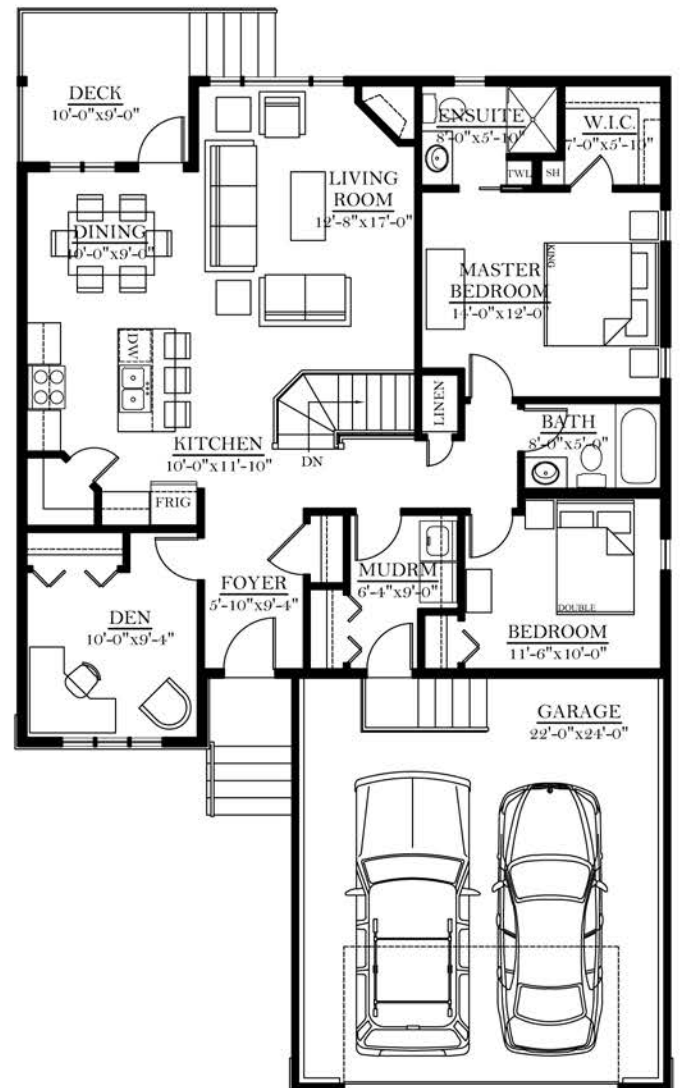

THE 'MURANO'

1324 SQ. FT.

FEATURES:

- 38' Width, 61' Depth
- 2 Bedrooms + Den
- 2 Bathrooms
- Open Concept
- Main Floor Laundry
- Corner Pantry
- Island

MAIN FLOOR PLAN
1324 SQ. FT.

'Built With Pride'