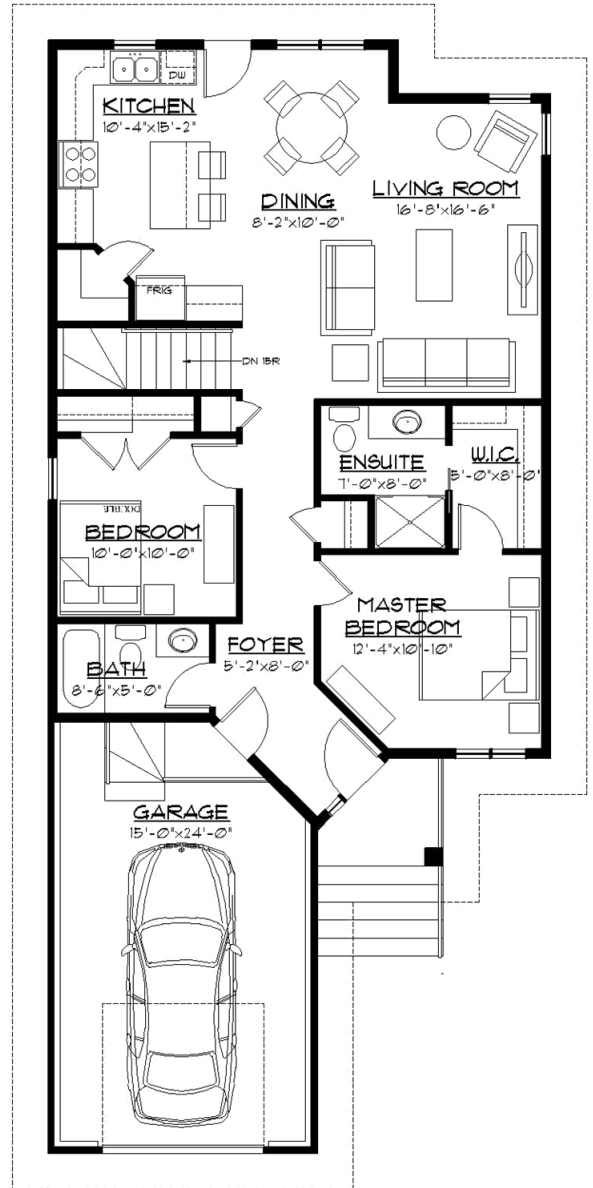

- 1091 sqft Bungalow
- 28' Width
- 2 Bedrooms
- 1 Bath + Ensuite
- Open Concept
- Corner Pantry
- Island

*'Built With Pride'*