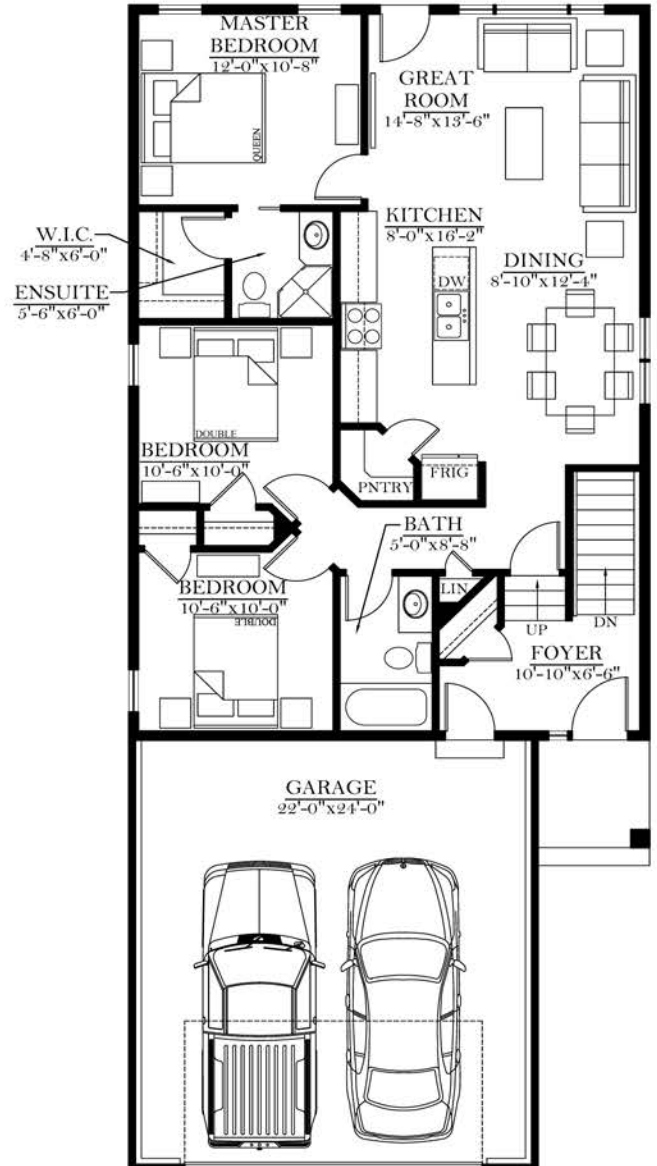

## THE 'ABRUZZO I'

1148 SQ. FT.

### FEATURES:

- 28' Width, 65' Depth
- 3 Bedrooms
- 2 Bathrooms
- Open Concept
- Corner Pantry
- Island

**MAIN FLOOR PLAN**  
AREA: 1148 SQ FT

*'Built With Pride'*