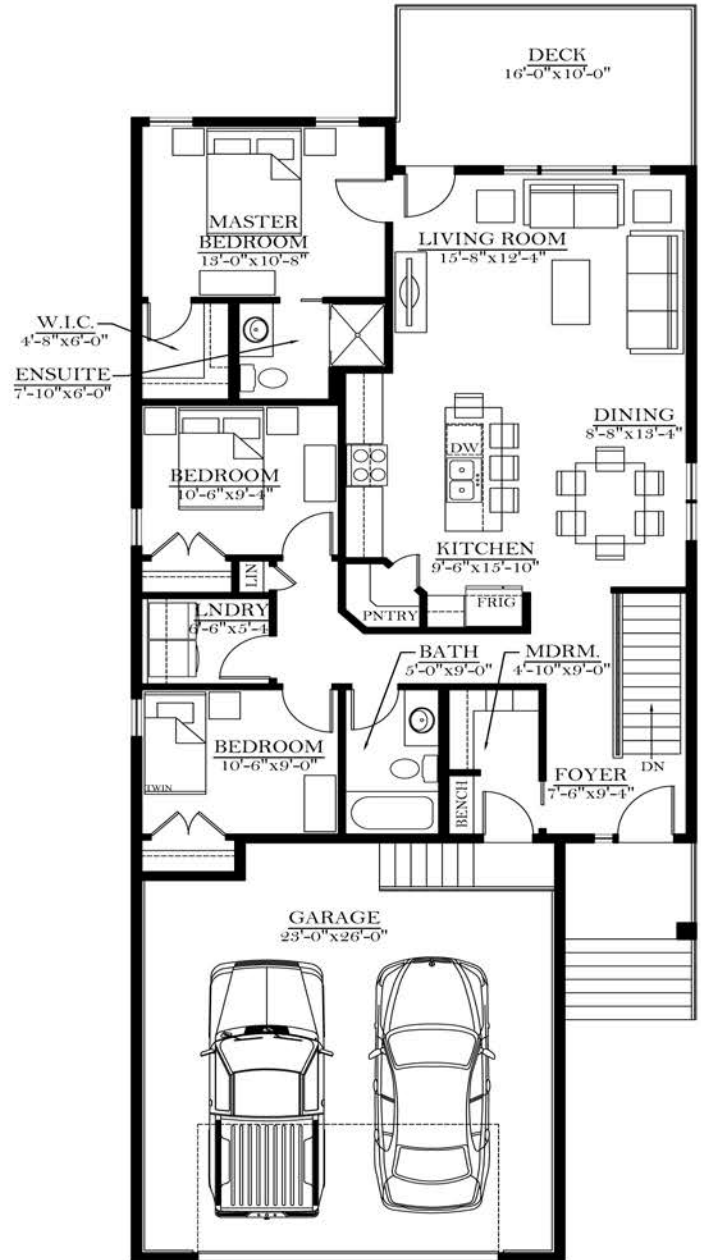

THE 'ABRUZZO II'

1316 SQ. FT.

FEATURES:

- 30' Width, 71' Depth
- 3 Bedrooms
- 2 Bathrooms
- Open Concept
- Main Floor Laundry
- Corner Pantry
- Sit-Up Island

MAIN FLOOR PLAN
AREA: 1316 SQ FT

'Built With Pride'