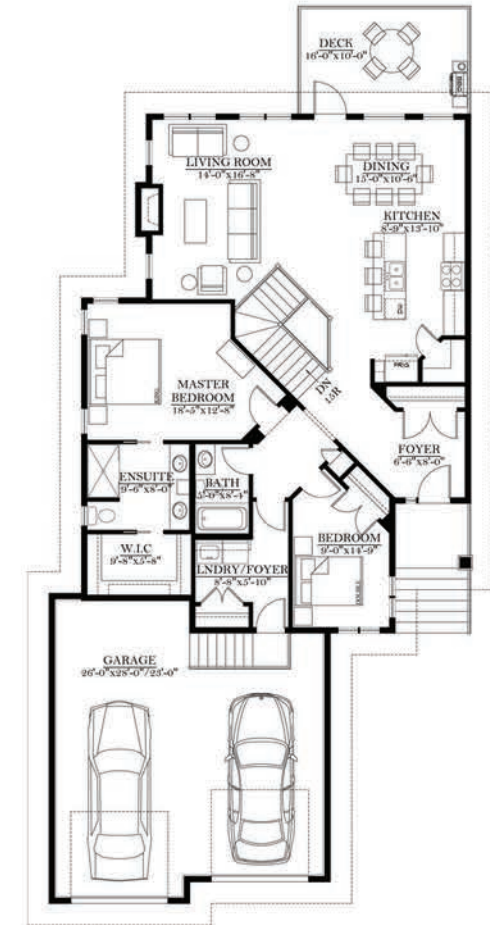

THE 'BERGAMO'

1512 SQ. FT.

FEATURES:

- 39' Width, 73' Depth
- 5 Bedrooms
- 3 Bathrooms
- Main Floor Laundry/Mudroom
- Corner Pantry
- Large Master Suite
- Oversized 2-Car Garage

BASEMENT PLAN
1512 SQ. FT.

MAIN FLOOR PLAN
1512 SQ. FT.

'Built With Pride'