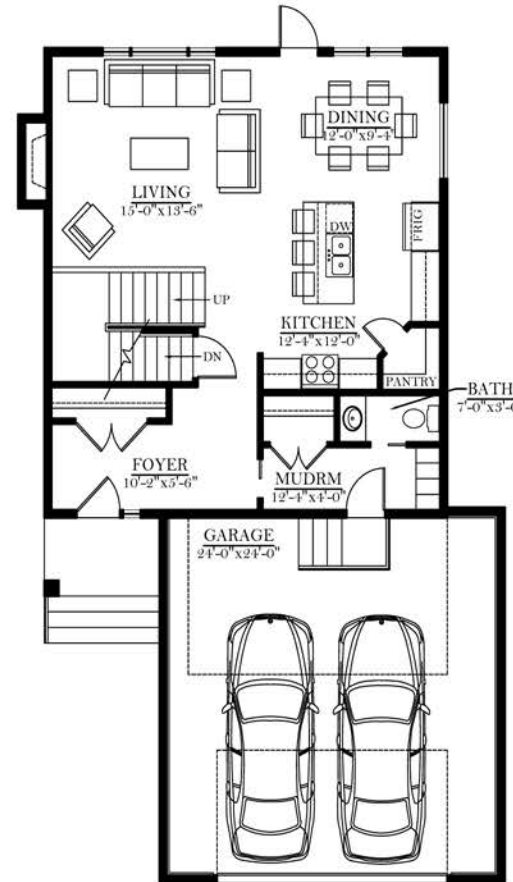

THE 'FIRENZE I'
1910 SQ. FT.

FEATURES:

- 32' Width, 53'-4" Depth
- 3 Bedrooms
- 3 Bathrooms
- Bonus Room
- Upper Floor Laundry
- Open Concept
- Corner Pantry
- Island

MAIN FLOOR PLAN
AREA: 840 SQ FT

UPPER FLOOR PLAN
AREA: 1070 SQ FT