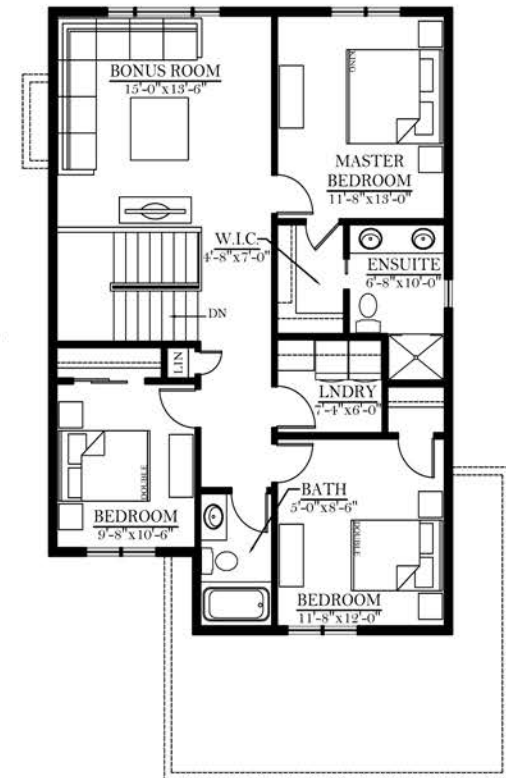

THE 'FIRENZE I'
1910 SQ. FT.

FEATURES:

- 32' Width, 53'-4" Depth
- 3 Bedrooms
- 3 Bathrooms
- Bonus Room
- Upper Floor Laundry
- Open Concept
- Corner Pantry
- Island

MAIN FLOOR PLAN
AREA: 840 SQ FT

UPPER FLOOR PLAN
AREA: 1070 SQ FT