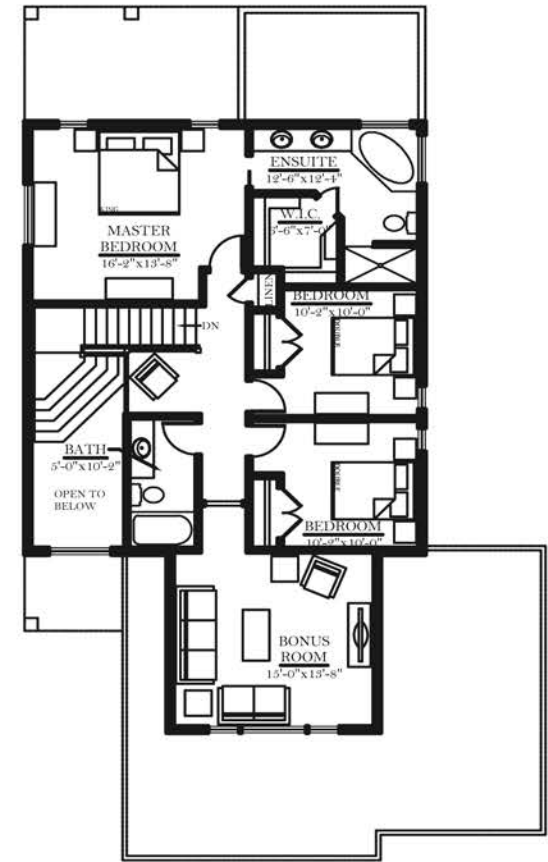

THE 'AMALFI'  
2226 SQ. FT.

FEATURES:

- 39' Width, 67' Depth
- 3 Bedrooms
- 3 Bathrooms
- Main Floor Laundry
- Corner Pantry
- Bonus Room
- 3-Car Garage

MAIN FLOOR PLAN  
1146 SQ. FT.

SECOND FLOOR PLAN  
1080 SQ. FT.