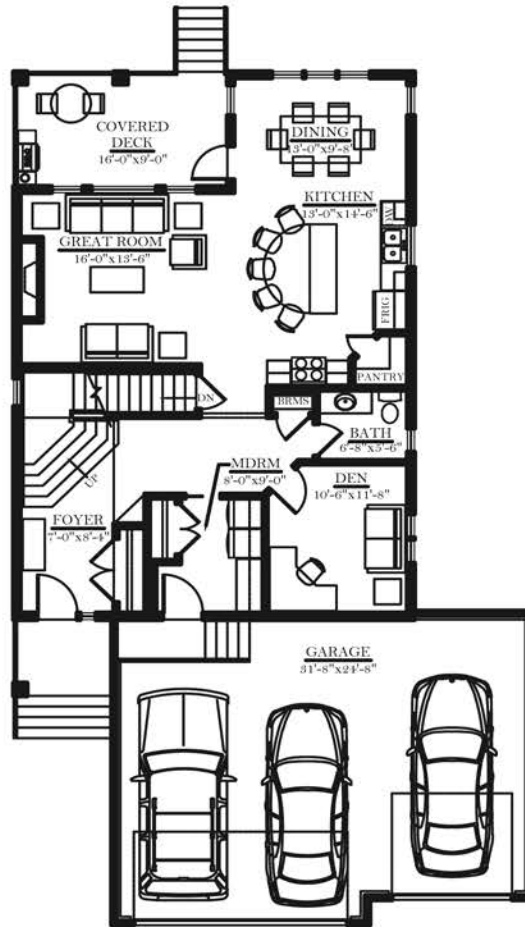

THE 'AMALFI'  
2226 SQ. FT.

FEATURES:

- 39' Width, 67' Depth
- 3 Bedrooms
- 3 Bathrooms
- Main Floor Laundry
- Corner Pantry
- Bonus Room
- 3-Car Garage

MAIN FLOOR PLAN  
1146 SQ. FT.

SECOND FLOOR PLAN  
1080 SQ. FT.