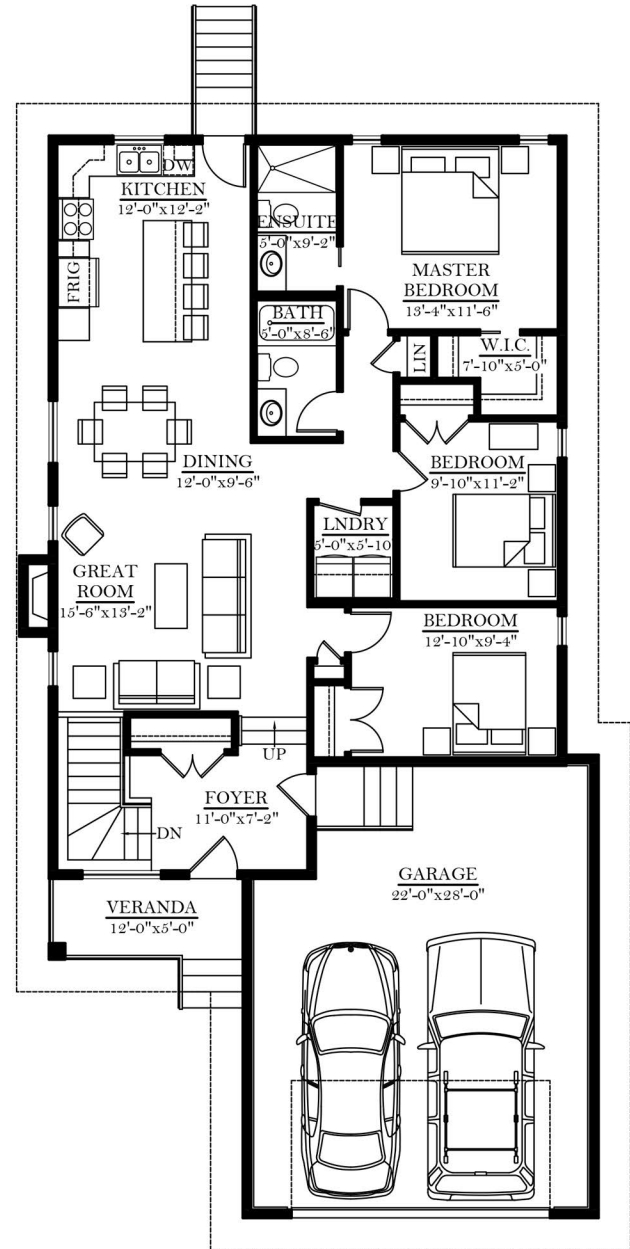

THE 'ASTI'

1364 SQ. FT.

FEATURES:

- 34' Width, 67' Depth
- 3 Bedrooms
- 2 Bathrooms
- Open Concept
- Main floor laundry
- Covered veranda
- 2 car garage

MAIN FLOOR PLAN

1364 SQ FT

'Built With Pride'