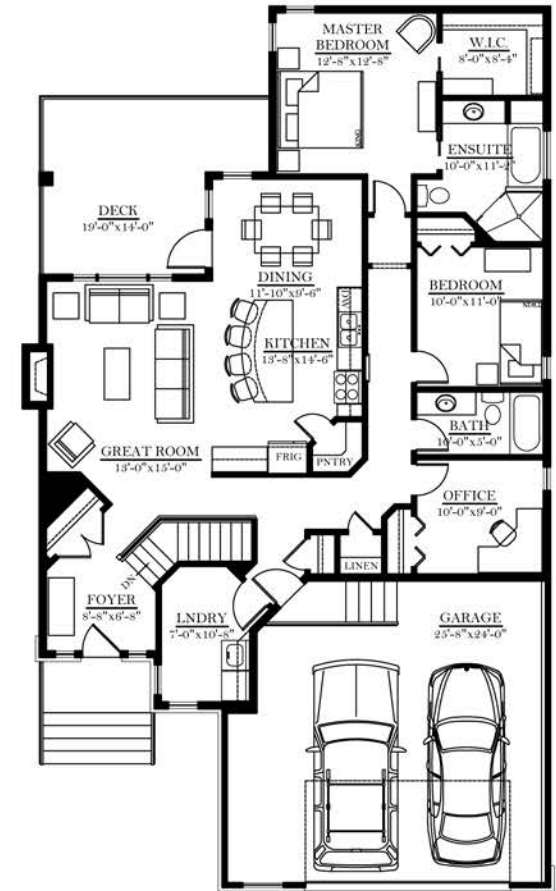

THE 'BELLAGIO'
1604 SQ. FT.

FEATURES:

- 40' Width, 69' Depth
- 3 Bedrooms
- 2 Bathrooms
- Main Floor Laundry
- Corner Pantry
- Covered Deck

OPTIONAL FINISHED
BASEMENT:

- 2 Bedrooms c/w Walk-In Closets
- 1 Bathroom
- Rec Area
- Mechanical/Storage Space

BASEMENT PLAN
1604 SQ. FT.

MAIN FLOOR PLAN
1604 SQ. FT.

'Built With Pride'