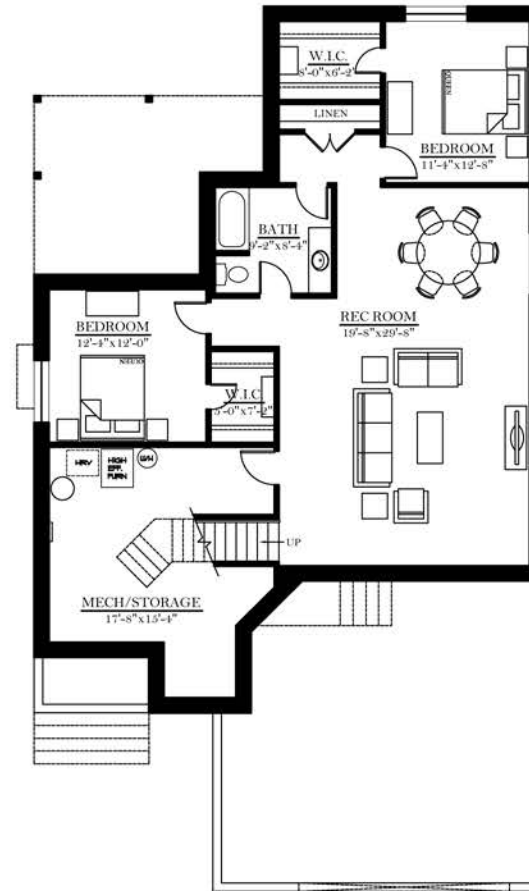

THE 'BELLAGIO'
1604 SQ. FT.

FEATURES:

- 40' Width, 69' Depth
- 3 Bedrooms
- 2 Bathrooms
- Main Floor Laundry
- Corner Pantry
- Covered Deck

OPTIONAL FINISHED
BASEMENT:

- 2 Bedrooms c/w Walk-In Closets
- 1 Bathroom
- Rec Area
- Mechanical/Storage Space

BASEMENT PLAN
1604 SQ. FT.

MAIN FLOOR PLAN
1604 SQ. FT.

'Built With Pride'