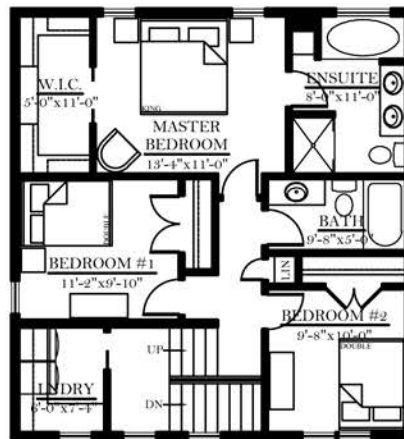

THE 'CAPRI'

1680/1946 SQ. FT.

FEATURES:

- 41' Width, 56' Depth
- 3 Bedrooms
- 3 Bathrooms
- Den on Main Floor
- Second Floor Laundry
- Optional Bonus Room

MAIN FLOOR PLAN
840 SQ. FT.

**SECOND FLOOR PLAN
OPTION #1**
840 SQ. FT.

**SECOND FLOOR PLAN
OPTION #2**
1106 SQ. FT.

'Built With Pride'