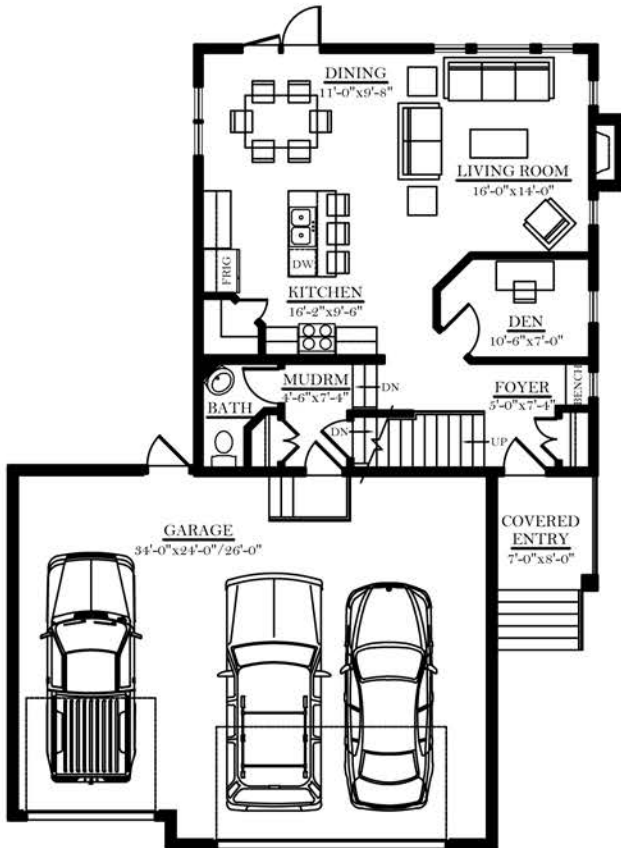

THE 'CAPRI'

1680/1946 SQ. FT.

FEATURES:

- 41' Width, 56' Depth
- 3 Bedrooms
- 3 Bathrooms
- Den on Main Floor
- Second Floor Laundry
- Optional Bonus Room

MAIN FLOOR PLAN
840 SQ. FT.

**SECOND FLOOR PLAN
OPTION #1**
840 SQ. FT.

**SECOND FLOOR PLAN
OPTION #2**
1106 SQ. FT.

'Built With Pride'