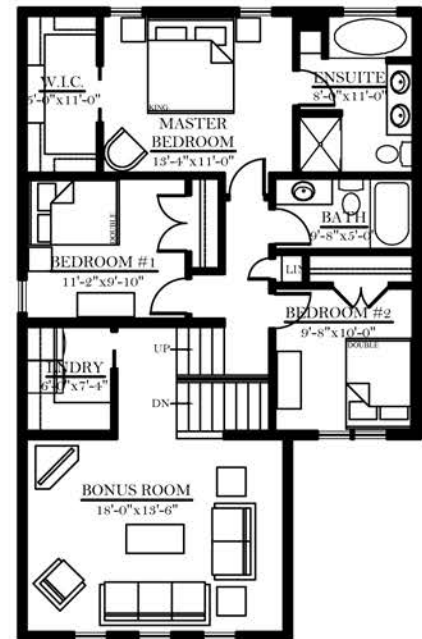

THE 'CAPRI'

1680/1946 SQ. FT.

FEATURES:

- 41' Width, 56' Depth
- 3 Bedrooms
- 3 Bathrooms
- Den on Main Floor
- Second Floor Laundry
- Optional Bonus Room

MAIN FLOOR PLAN
840 SQ. FT.

**SECOND FLOOR PLAN
OPTION #1**
840 SQ. FT.

**SECOND FLOOR PLAN
OPTION #2**
1106 SQ. FT.

'Built With Pride'