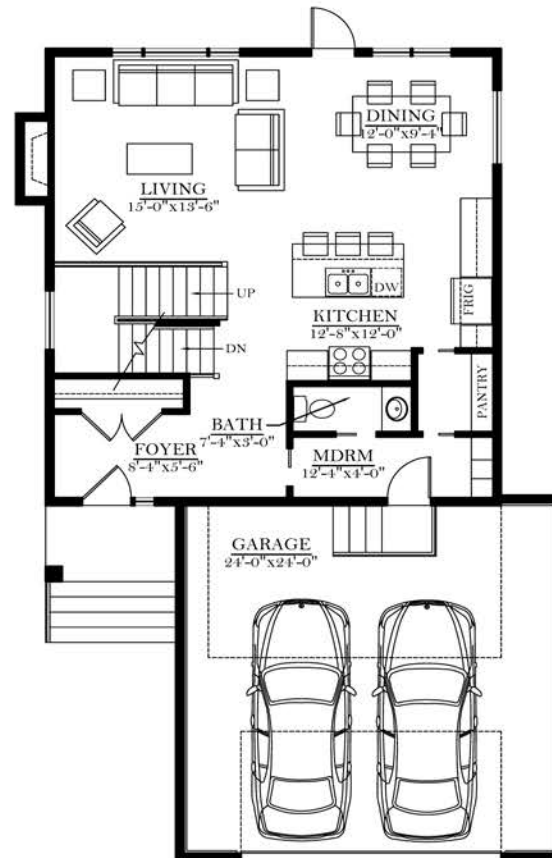

THE 'FIRENZE II'
1910 SQ. FT.

FEATURES:

- 32' Width, 53'-4" Depth
- 3 Bedrooms
- 3 Bathrooms
- Bonus Room
- Upper Floor Laundry
- Open Concept
- Walk-Through Pantry
- Sit-Up Island

MAIN FLOOR PLAN
AREA: 840 SQ FT

UPPER FLOOR PLAN
AREA: 1070 SQ FT

'Built With Pride'