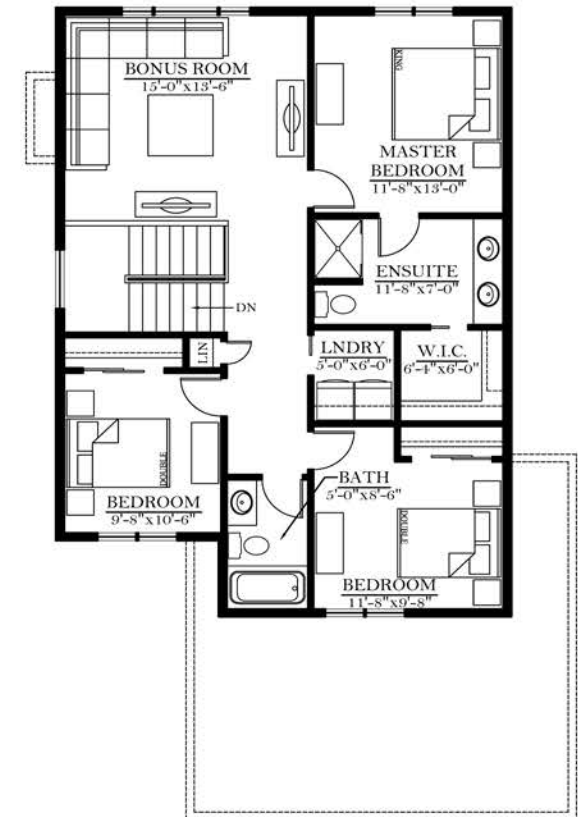

THE 'FIRENZE II'
1910 SQ. FT.

FEATURES:

- 32' Width, 53'-4" Depth
- 3 Bedrooms
- 3 Bathrooms
- Bonus Room
- Upper Floor Laundry
- Open Concept
- Walk-Through Pantry
- Sit-Up Island

MAIN FLOOR PLAN
AREA: 840 SQ FT

UPPER FLOOR PLAN
AREA: 1070 SQ FT

'Built With Pride'