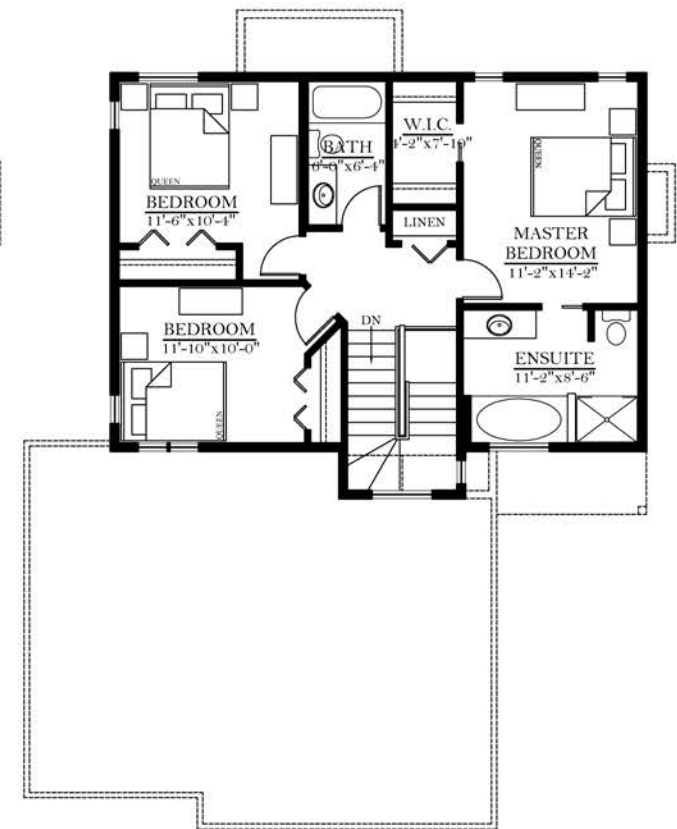

THE 'SICILY'  
1727 SQ. FT.

FEATURES:

- 39'-6" Width, 52' Depth
- 3 Bedrooms
- 3 Bathrooms
- Main Floor Laundry
- Corner Pantry
- 3-Car Garage

MAIN FLOOR PLAN  
887 SQ. FT.

SECOND FLOOR PLAN  
840 SQ. FT.