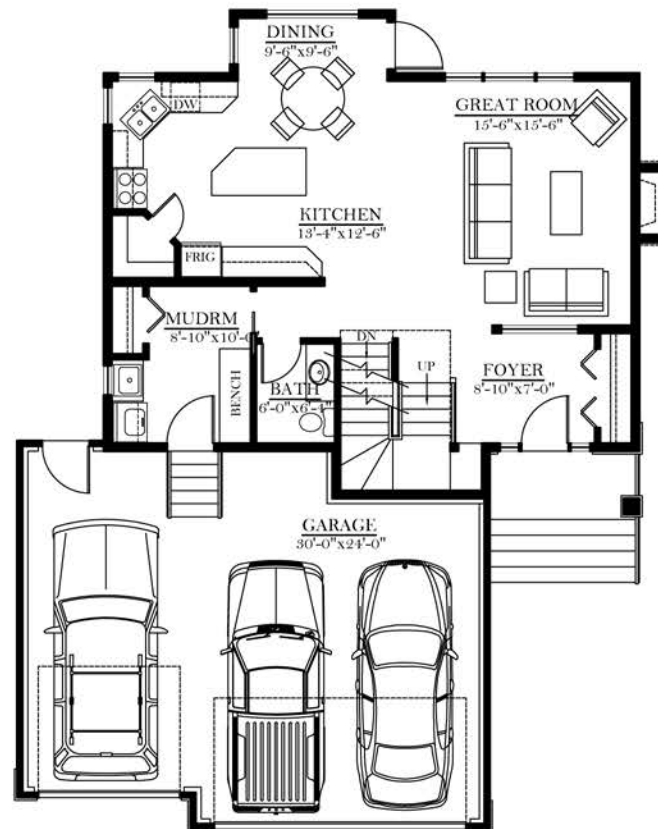

THE 'SICILY'  
1727 SQ. FT.

FEATURES:

- 39'-6" Width, 52' Depth
- 3 Bedrooms
- 3 Bathrooms
- Main Floor Laundry
- Corner Pantry
- 3-Car Garage

MAIN FLOOR PLAN  
887 SQ. FT.

SECOND FLOOR PLAN  
840 SQ. FT.