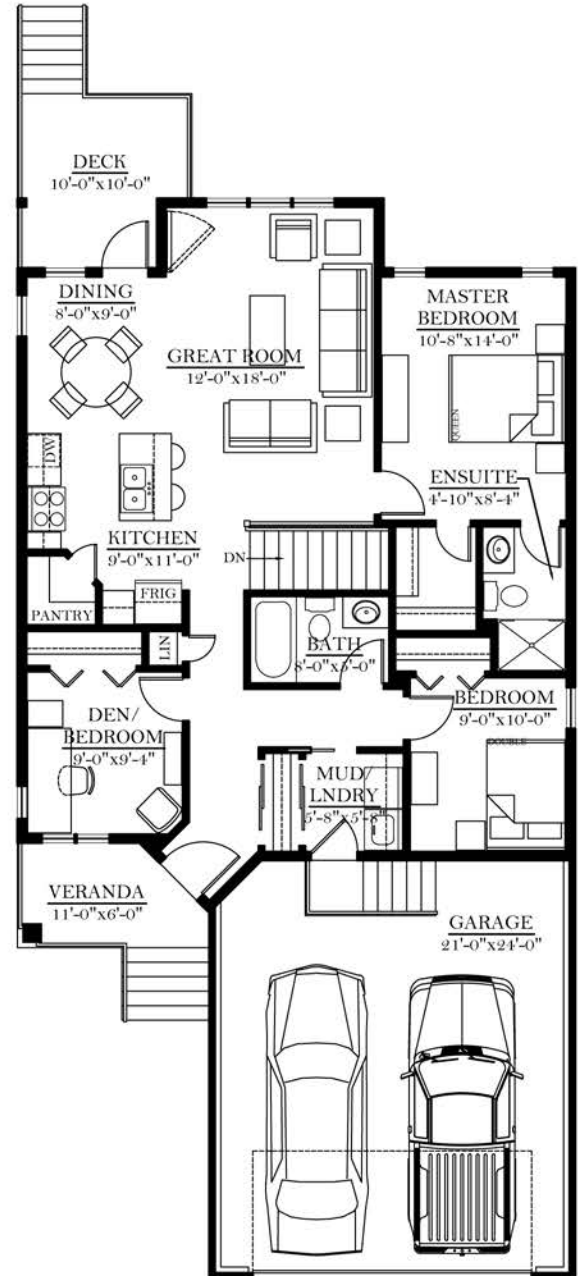

THE 'TUSCANY I'

1142 SQ. FT.

FEATURES:

- 32' Width, 62' Depth
- 2 Bedrooms + Den/3rd Bedroom
- 2 Bathrooms
- Main Floor Laundry
- Open Concept
- Corner Pantry
- Island

MAIN FLOOR PLAN
1142 SQ. FT.

'Built With Pride'