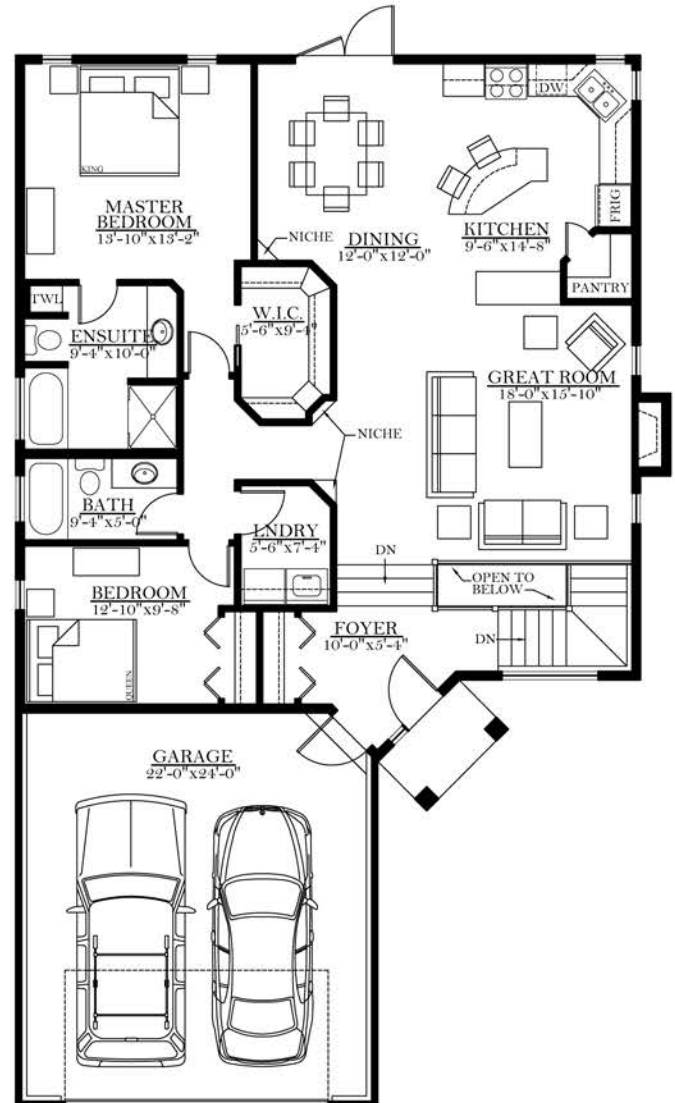

## THE 'VENETIAN II'

1505 SQ. FT.

### FEATURES:

- 38' Width, 64' Depth
- 2 Bedrooms
- 2 Bathrooms
- Main Floor Laundry
- Open Concept
- Corner Pantry

**MAIN FLOOR PLAN**  
1505 SQ. FT.

*'Built With Pride'*