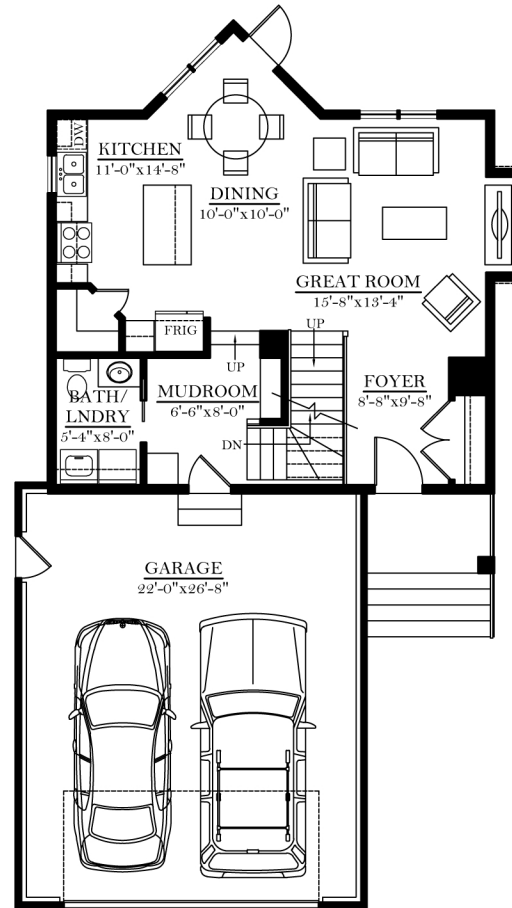

THE 'VERONA'

1669 SQ. FT.

FEATURES:

- 30' Width, 55'-8" Depth
- 3 Bedrooms
- 3 Bathrooms
- Bonus Room
- Main Floor Laundry
- Corner Pantry

MAIN FLOOR PLAN
717 SQ. FT.

SECOND FLOOR PLAN
952 SQ. FT.

'Built With Pride'