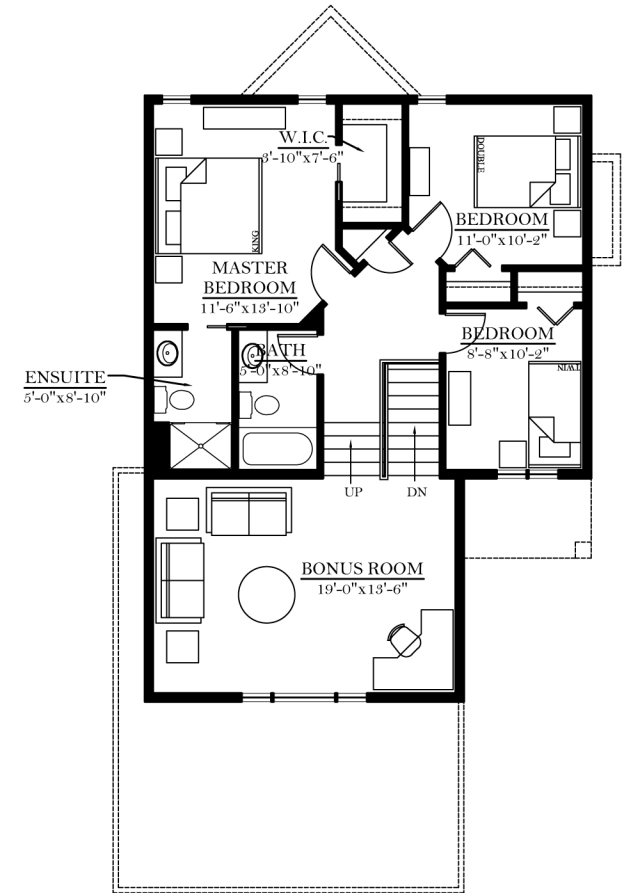

THE 'VERONA'

1669 SQ. FT.

FEATURES:

- 30' Width, 55'-8" Depth
- 3 Bedrooms
- 3 Bathrooms
- Bonus Room
- Main Floor Laundry
- Corner Pantry

MAIN FLOOR PLAN
717 SQ. FT.

SECOND FLOOR PLAN
952 SQ. FT.

'Built With Pride'