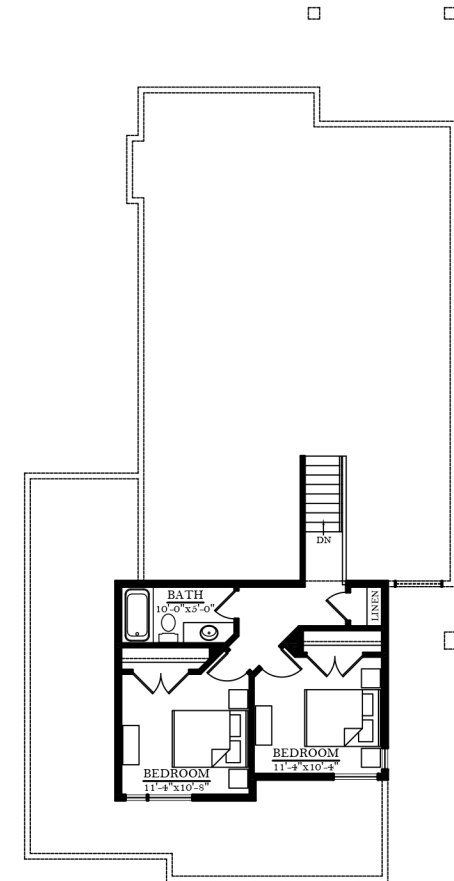

THE 'DOLCE'

1656 SQ. FT.

FEATURES:

- 38' Width, 77' Depth
- 3 Bedrooms
- 2.5 Bathrooms
- Main Floor Laundry
- Kitchen with Island and Corner Pantry
- Unfinished Basement
- 3-Car Garage

MAIN FLOOR PLAN
AREA: 1196 SQ FT

SECOND FLOOR PLAN
AREA: 460 SQ FT

'Built With Pride'