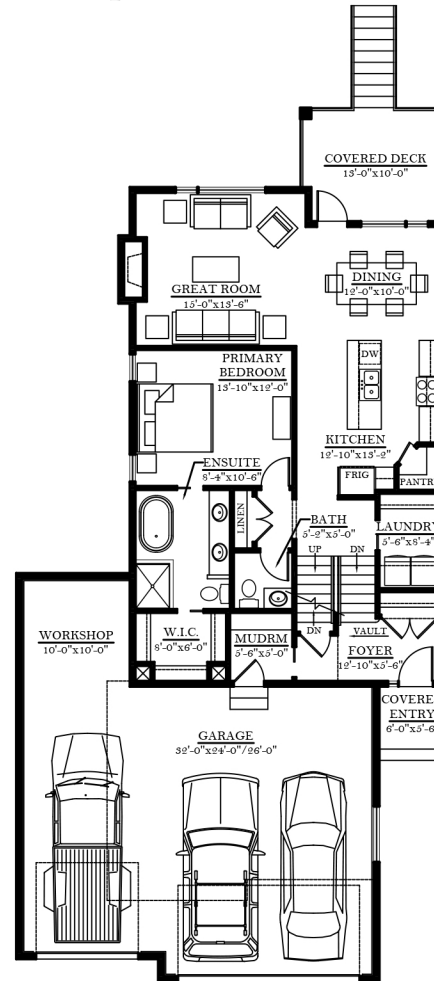

THE 'DOLCE'

1656 SQ. FT.

FEATURES:

- 38' Width, 77' Depth
- 3 Bedrooms
- 2.5 Bathrooms
- Main Floor Laundry
- Kitchen with Island and Corner Pantry
- Unfinished Basement
- 3-Car Garage

MAIN FLOOR PLAN
AREA: 1196 SQ FT

SECOND FLOOR PLAN
AREA: 460 SQ FT

'Built With Pride'